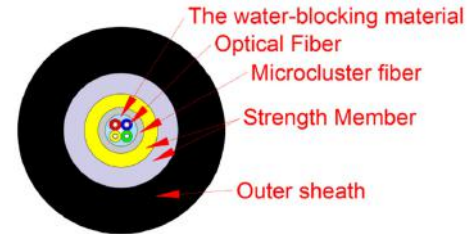

CODE:
PRCB-4FO-C: 4FO Preconnected Indoor Box

The preconnected receives up to 4 fibers, it can be installed in a technical apartment box.

Application

- FTTH

Specificaion

- Box Material : PC+ABS
- Box Dimension: 100x83x30mm
- Fiber type: G657A2
- Connector Grade: Grade B
- Cable Length: Customized

Description	Number of Fibres
	4
Outer Jacket	4.5±0.2mm LSOH Black
Loose Tube Diameter	1.1mm±0.1mm
Fiber Type	G657A1
Tension (Long Term)	400 N
Tension (Short Term)	1000 N
Crush(Long Term)	200 N/10 cm
Crush(Short Term)	500 N/10 cm
Temperature Range (C)	-20 to + 60