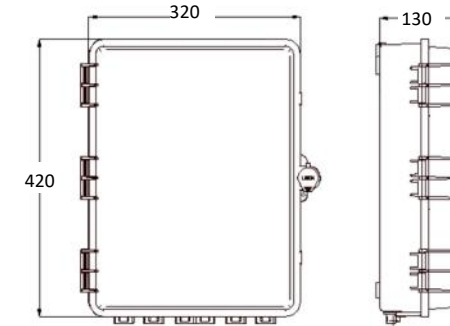

The OFDB-48E is an optical distribution box for Fiber To The Home applications with a capacity of 48 users

## Advantage

- Can equipped with 1x32 LCUPC splitter
- 48pcs LCUPC Adapter
- 48 yellow pigtails min diameter 1,8 mm numbered
- Cable input: 2x 12-17mm
- Cable output: 6x5-12mm, 12x 2-5mm
- IP65
- Anti water key lock

## TECHNICAL FEATURES

Width	320mm
Height	420mm
Depth	130mm
Net Weight	3kg
No. of Splice/Adapters	96+48
Maximum Capacity	48
No. of Splitters	\
Colour	Grey
Working Temperature	-25°C ~55°C (5 to 95% Relative Humidity)