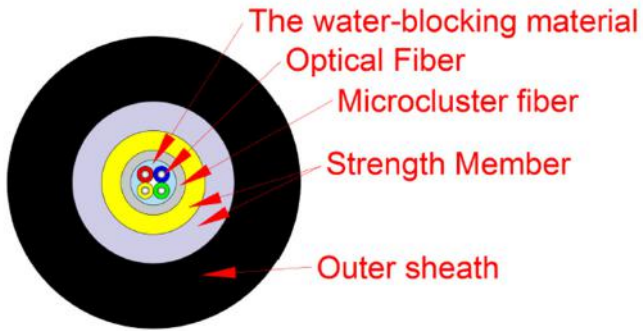

**FOC-05 4F OUTDOOR INDOOR DROP CABLE**

Description	Number of Fibres
	4
Outer Jacket	4.5±0.2mm LSOH Black
Loose Tube Diameter	1.1mm±0.1mm
Fiber Type	G657A1
Tension (Long Term)	400 N
Tension (Short Term)	1000 N
Crush( Long Term)	200 N/10 cm
Crush(Short Term)	500 N/10 cm
Temperature Range ( C)	-20 to + 60